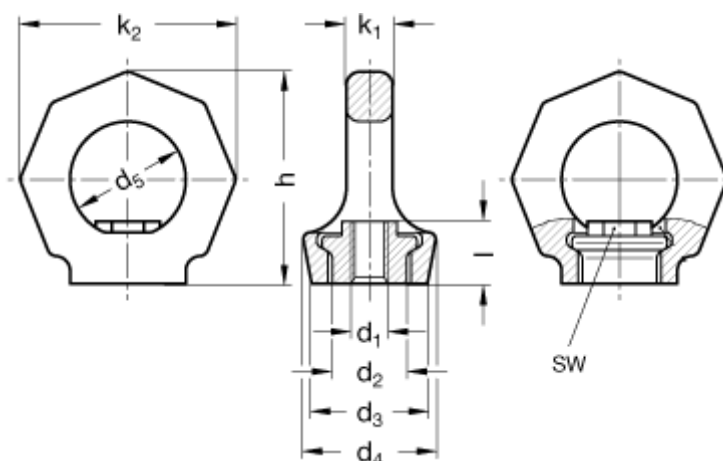

# Data Sheet

Article number: 201093517

Description: E+G Rotating lifting eye 30mm nut  
GN 583-M30

## Measures

$d_1 = M\ 30$	$l = 35$
$d_2 = 44$	Load capacity = 4,5 t [45 kN]
$d_3 = 60.0$	SW = 36
$d_4 = 75$	
$d_5 = 60$	
$h = 112$	
$k_1 = 24.0$	
$k_2 = 112$	